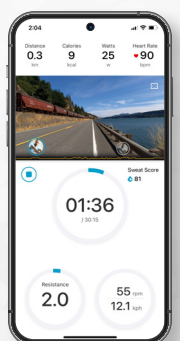

Specifications subject to change without notice.